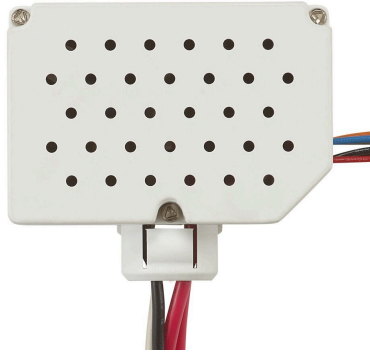

## Occupancy Sensor - Commercial Grade Low-Voltage Power Pack, Mexico Sales Only

Item IOS-PP24MX

NOM

### PRODUCT DESCRIPTION

An IOS-PP24 power pack is required to provide power to the IOS-CMP-LV sensor and enable a manual ON for the vacancy sensor.

### FEATURES

- ▶ Powers up to 6 Intermatic Low Voltage Sensors.
- ▶ Zero-crossing technology for long life and performance.
- ▶ Incandescent/Fluorescent/CFL/LED compatible.
- ▶ 24 V Power Supply.
- ▶ Mounts directly to standard or deep 4" junction box.
- ▶ Allows for remote switch override.

#### Control Specifications

Sensor Switch Type	Low-Voltage Power Pack
Sensor Technology	Zero-crossing
PIR Coverage Area (sq ft)	Depends on sensor being used
Application Compatibilities	Incandescent; Fluorescent; CFL; LED