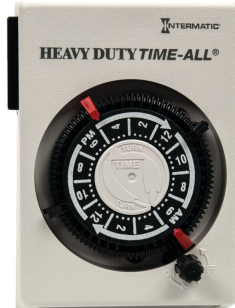

## Plug-In Timer - Heavy-Duty Appliance Plug-In Timer

Item HB112

### PRODUCT DESCRIPTION

Plug-in timers provide 24-hour ON/OFF scheduling for high power appliances, such as window mounted air conditioners, by accepting their specialized NEMA plugs.

#### General

Model Number	HB112
Description	Heavy-Duty Appliance Plug-In Timer
UPC Code	078275135192
Brand	Intermatic
Country of Origin (Intermatic)	MEXICO
Warranty Period	1-Year limited
TARIC HS Code	9107.00.00

#### Dimensions

Product Dimensions (H x W x D) in	4.25 x 3 x 2.125 in
-----------------------------------	---------------------