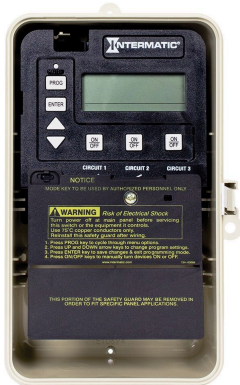

Electronic Timer Control -

Item PE153PF

PRODUCT DESCRIPTION

This multipurpose 24-hour control is capable of automatically switching loads according to a preset daily schedule. Controls single- and two-speed pumps and cleaner/booster pumps. Three ON/OFF events per circuit per day.

FEATURES

- ▶ Controls single- and two-speed pumps and cleaner/booster pumps
- ▶ Three ON/OFF events per circuit per day
- ▶ Seven preprogrammed modes
- ▶ Freeze and heater protection
- ▶ LCD readout
- ▶ Multi-voltage input and output
- ▶ Countdown and override features enable programs to be overridden and automatically resumed without requiring the user to reprogram the system

APPLICATIONS

- ▶ Heater Thermostat Control
- ▶ Motor Control
- ▶ Pump Control

TECHNICAL DATA

General

Model Number	PE153PF
UPC Code	078275092402
Brand	Intermatic
Country of Origin (Intermatic)	CANADA
Warranty Period	1-Year limited

Dimensions

Product Dimensions (H x W x D) in	9.375 x 5.5 x 3.625 in
-----------------------------------	------------------------

Material Specifications

Color	Black
-------	-------

Communication Method

Has WiFi	No
----------	----